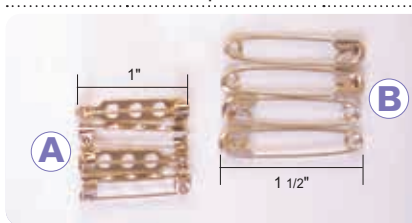

心口針/安全扣針 Barpin With Safety Catch / Safety Pins

A145-11 B • 100 pcs • 1"

A146-11 B • 100 pcs • 1.5"

羊眼針/圈眼針/包珠鏈扣 Toggles and Clasps

A376-21 A • 50 pcs

A376-22 B • 50 pcs

A376-23 C • 50 pcs

頸鏈扣 / 手鏈扣 A Barrel Clasp / B Spring Ring