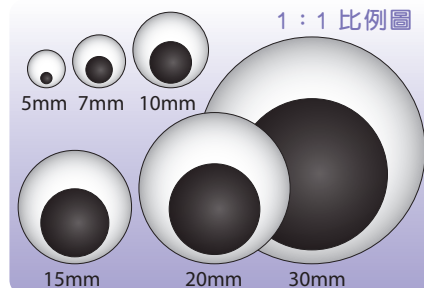

活動眼睛

Wiggle Eyes

A118-07 100pcs • 7mm

A118-10 100pcs • 10mm

A118-15 100pcs • 15mm

A118-05 100pcs • 5mm

A118-20 100pcs • 20mm

A118-30 20 pcs • 30mm

A118-40 20 pcs • 40mm

● The perfect addition to any craft. DIY scrapbooking crafts toy accessories, suitable for all craft projects.

1:1 比例圖

5mm 7mm 10mm 15mm 20mm 30mm