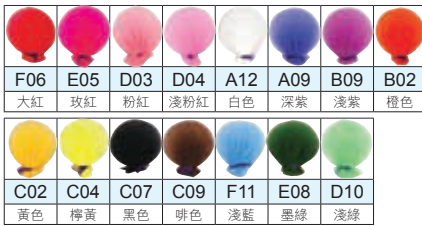

單色絲網布 (絲襪花)

Mesh Cloth

A350-11 pair • 8cm x 1M

●質料柔軟，8cm闊x1m長，每套兩個。常備十五種顏色。Solid color nylon silk stockings, 2 pcs per pack, 15 colours are available.