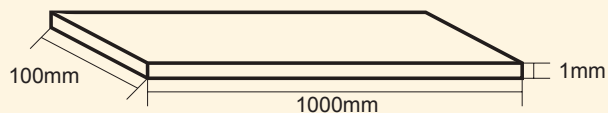

White in color. It has unlimited uses as combined with other products.

美國模型木 MICRO-CUT QUALITY WOOD

白塞木 Balsa

白塞木生長在潮濕的熱帶雨林，經過特別處理烘乾，減少水份至適當的強度對重量的比例，這種上等的木材適合製作任何模型，可用手工刀裁剪，又可染色或上色，以扮演各種木材。木方，木板可供選擇。

Balsa is carefully dried in special kilns, reducing the water content to leave a light wood with a high strength to weight ratio. The premier wood for all types of modeling projects, Balsa cuts easily with a hobby knife, and may be stained or painted to represent any wood type.