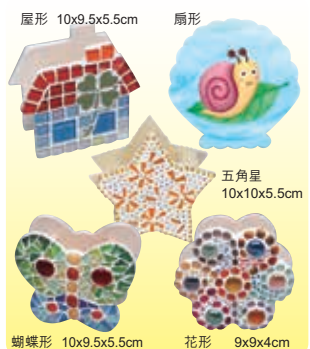

花形木筆筒 Flower Penholder

W189-12 each

• Size: Approx. 11x6.8x14.8cm

特色木柱圖騰 Wood Carving Block

W188-11 each

• Size: Approx. 3.8 x 8.9cm

風車木筆筒 Wood Pen Holder

W189-11 each