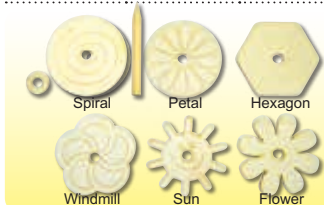

Round Whipping Top

W212-11 10 pcs

• Size: Approx. Dia. 8cm

奇趣木陀螺

Fun Whipping Top

W212-21 10 pcs

• Size: Approx. Dia. 7cm

• 均款包裝。