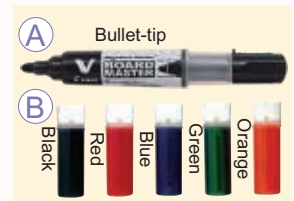

有掛孔，可配合會議講解板使用。813 X 584mm. Each pack contains 50 sheets.

韓國彩色白板筆
Mungyo White Board Markers

T414-11 12 colors set

Smooth writing & excellent erasability. Low odor. No squeak. Non-toxic.

Pilot 白板筆

V Board Master White Broad Marker