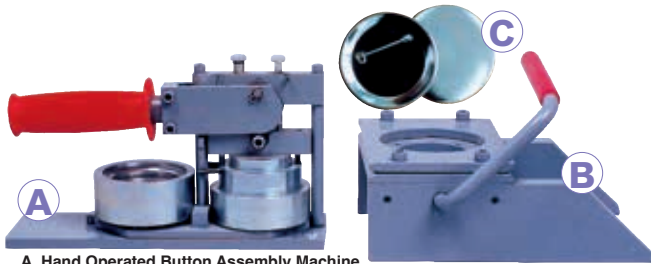

襟章設計 Badge Making

自製襟章

襟章機操作容易，只需放入裁好的圖紙，以2次的操作程序，就可製成永久的金屬襟章片，表面同時鋪上膠片，除了增加光澤外，亦可長期保存，防塵防水。機身以鐵鑄成，塑膠手柄，比普通塑膠機身相比，更堅固耐用，重量11磅，主機31/4"x10"x51/2"

圓形切紙座原廠製造，輕巧靈活，拉下手柄，就能切割完美的圓形，適合大量生產，配合襟章機一同使用，提高生產效率，重量5磅，尺寸是7"x 8"x 5"

襟章配件一套有襟章殼及底殼，膠片，每包100套

全套主機及圓形切紙座一同訂購，除獲贈折扣優惠，另送襟章片100套，多訂多送。

1. **A. Hand Operated Button Assembly Machine**
   Assemble 2 1/2" dia. round buttons. Size: 31/4"x 10 x 51/2" weight 11 lbs.
   Make Buttons For: Conventions, Photographs, Advertising, Fund Raisers, Trade Shows, Awards, Novelties, Schools, Souvenirs, Politics, Craft Projects, Just For Fun!
   Very Simple Two-Step Operation:
   1. To make a button, simply place a metal shell, printed graphic, and clear mylar overlay into the shallow die and a pinned button back into the deep one. Rotate the die table fully clockwise and stroke the handle.
   2. Then rotate the table counterclockwise one half turn and stroke the handle again to finish a button.
2. **B. Circle Punch 2.625" dia.**
   The standard full size punch cuts circle that fully cover the button front and tuck into the back of the finished button. Size 7" x 8" x 5", Weight 5 pounds.
3. **C. Parts**
   Includes a metal shell, a clear plastics and a button back.