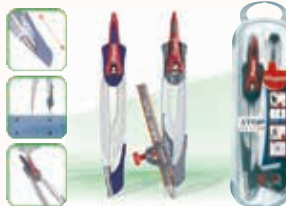

Maped 智能圓規
Maped Compasses

T332-11 set
膠盒裝，圓規設固定鎖，針尖安全蓋，筆芯及鉛筆兩用。

釘裝及文具系列 Filing Accessories

釘書機及釘
Max Stapler

T139-11 A • No.10
T139-21 B • No.10D
T140-11 C • No.10-1M

大釘書機及釘
B8 Stapler

T139-51 B8 Stapler
T140-41 B8 Staples