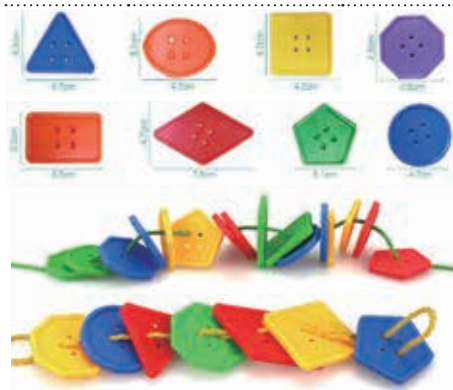

LE024 A • Number set

LE025 B • Letters set

●彩麗皮質料底部附有磁貼，可用於白板上，內附不同A-Z字母 / 數字及符號。

鈕扣活動 Button Activity

LE069 set • assorted 20pcs

數數練習 Counting Game

LE064 set

木質彩虹數字拼圖 Wooden Number Puzzle Toy

01-0160 set

電磁爐仿真廚房

Mini Kitchen Set

LE078 set

木製蔬果切割玩具(桶裝)

Vegetable / Fruit Cutting Toy

LE077 each

13 PIECE FRUIT & VEGGIE PLAY SET comes with 2 oranges, lemon, pear, strawberry, banana, eggplant, lettuce, carrot, tomato, fish, kitchen knife & cutting board. These fruit cutting toys for kids slice apart with a satisfying CRUNCH! Self-stick tabs hold the pieces together with rounded edges for maximum safety. Cutting fruit toys for toddlers are successful at teaching early numbers, patterns, and color recognition. Introduce the concepts of safe food handling and knife safety long before kids gain access to the real thing!